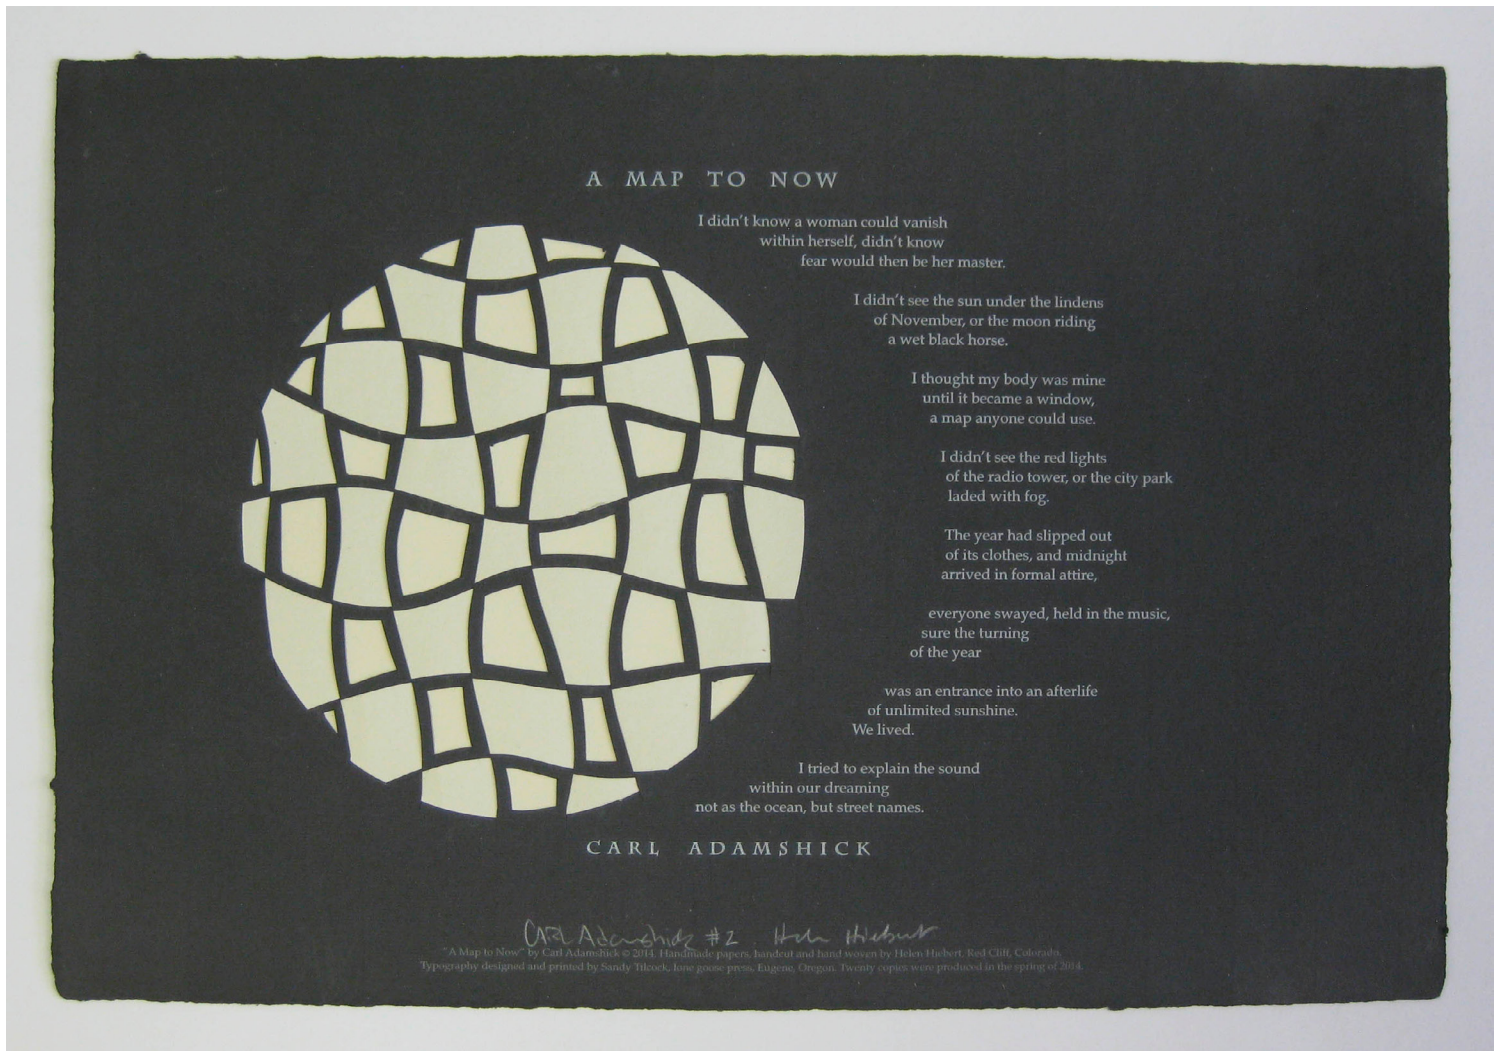

A Map to Now

Artist Statement: *A Map to Now* broadside features words by Carl Adamshick and artwork by Helen Hiebert. Hiebert made the charcoal gray and off-white handmade cotton papers and hand wove and cut the moon image. Adamshick's poem, *A Map to Now*, is simultaneously being published in his book, "Saint Friend", August 2014, McSweeney's.

Edition Size: 20. The edition is signed and numbered by the poet and the artist.

Retail Price: \$300

Published by: Helen Hiebert Studio

Publication date: 2014, Edwards, CO

Size: 12" x 18"

Medium/Materials: handmade cotton papers